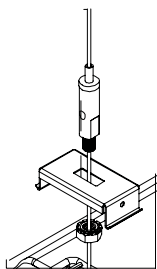

Aviation Cable