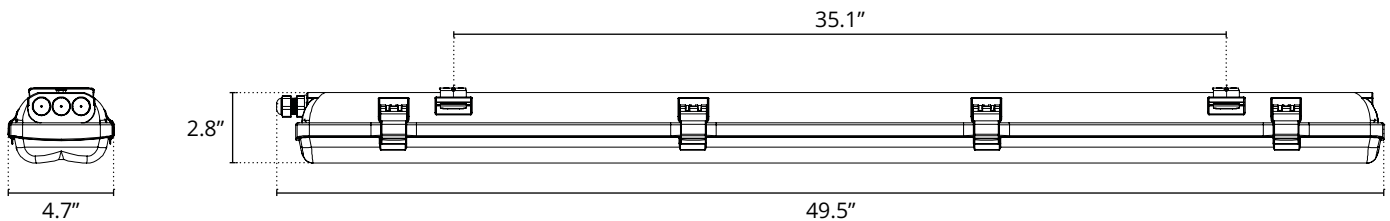

ORDERING NOTES

1. Emergency pack 120-277V; 10W/1440 lm.
2. No DLC for LO.
3. Specify length for AC:50", 72", 100", 150", 250" fully adjustable.
4. SPK, DPK, CH, TM, SVLDPK, & SVLSPK options must specify length.
5. JM option - the unit is no longer wet location, but damp location.
6. QMB must be used with JM.
7. Includes latches and grommets installed at the factory. Can be combined with the JM option.

OUTPUT

- **LO:** 4744 - 5041 lm
- **HO:** 7594 - 7919 lm

TEMPERATURE RATING

- **AC Only:** -40°F to 104°F (-20°C to 40°C)
- **EM Backup:** 32°F to 104°F (0°C to 40°C)

DIMENSIONS

MOUNTING OPTIONS

 Surface Mount
(Standard)