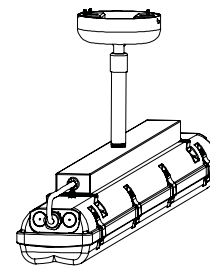

OUTPUT

- **LO:** 4744 - 5041 lm
- **HO:** 7594 - 7919 lm

TEMPERATURE RATING

- **AC Only:** -40°F to 104°F (-20°C to 40°C)
- **EM Backup:** 32°F to 104°F (0°C to 40°C)

DIMENSIONS

MOUNTING OPTIONS

 Surface Mount
(Standard)

Aviation Cable

Single Pendant Kit

Double Pendant Kit

 Swivel Single
Pendant Kit

 Swivel Double
Pendant Kit

Chain Hang Kit

Trunnion Mount

Pivot Mount