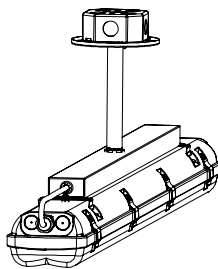

OUTPUT

- **LO:** 4744 - 5041 lm
- **HO:** 7594 - 7919 lm

TEMPERATURE RATING

- **AC Only:** -40°F to 104°F (-20°C to 40°C)
- **EM Backup:** 32°F to 104°F (0°C to 40°C)

DIMENSIONS

MOUNTING OPTIONS

 Surface Mount
(Standard)

Aviation Cable

Single Pendant Kit

Double Pendant Kit

 Swivel Single
Pendant Kit

 Swivel Double
Pendant Kit

Chain Hang Kit

Trunnion Mount

Pivot Mount