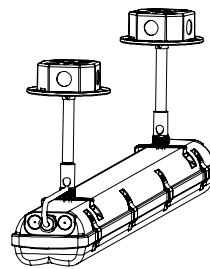

OUTPUT

- **LO:** 4744 - 5041 lm
- **HO:** 7594 - 7919 lm

TEMPERATURE RATING

- **AC Only:** -40°F to 104°F (-20°C to 40°C)
- **EM Backup:** 32°F to 104°F (0°C to 40°C)

DIMENSIONS

MOUNTING OPTIONS

 Surface Mount
(Standard)

Aviation Cable

Single Pendant Kit

Double Pendant Kit

 Swivel Single
Pendant Kit

 Swivel Double
Pendant Kit

Chain Hang Kit

Trunnion Mount

Pivot Mount