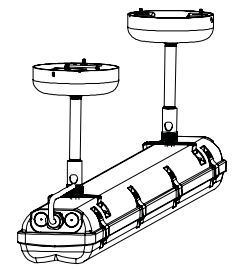

OUTPUT

- **LO:** 4744 - 5041 lm
- **HO:** 7594 - 7919 lm

TEMPERATURE RATING

- **AC Only:** -40°F to 104°F (-20°C to 40°C)
- **EM Backup:** 32°F to 104°F (0°C to 40°C)

DIMENSIONS

MOUNTING OPTIONS

 Surface Mount
(Standard)

Aviation Cable

Single Pendant Kit

Double Pendant Kit

 Swivel Single
Pendant Kit

 Swivel Double
Pendant Kit

Chain Hang Kit

Trunnion Mount

Pivot Mount