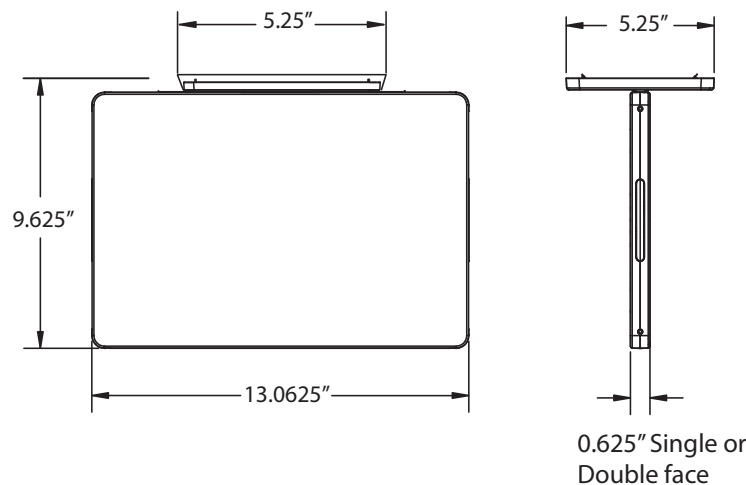

ACCESSORIES; ORDER SEPARATELY

- WG-16.5LX14.0WX3.0D** = Wireguard, Length: 16.5", Width: 14", Depth: 3"
- WG-16.5LX14.0WX6.0D** = Wireguard, Length: 16.5", Width: 14", Depth: 6"
- WG-20.0LX19.0WX9.0D** = Wireguard, Length: 20", Width: 19", Depth: 9"
- WG-26.0LX19.0WX9.0D** = Wireguard, Length: 26", Width: 19", Depth: 9"
- TLRT** = Infrared Remote Control

DIMENSIONS

Single or Double face sign

NOMENCLATURE

CUSTOM GRAPHICS

01 	02 	03 	04 	05 
06 	07 	08 	09 	10 
11 	12 	13 	14 	15 
16 	17 	18 	19 	20 
21 	22 	23 	24 	25 
26 	27 	28 	29 	30 
31 	32 	33 	<p>NOTE For signs requiring directional indicators, select C custom letter and specify graphic with chevron direction.</p>	