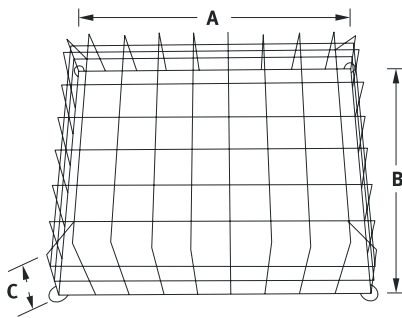

Wireguards

MODEL	APPLICATION	DIMENSIONS		
		A	B	C
WG1	Exit and Emergency Light Combo	17"	17"	7"
WG2	Wall Mount Exits	14"	10"	4 1/2"
WG3	Ceiling Mount Exits	14 1/2"	6"	10 1/2"
WG4	LRH-1 & LRH-2 Remote Heads	6"	8"	6"
WG5	Small Cabinet Emergency Light	15"	14"	6"
WG6	Medium Cabinet Emergency Light	20"	17"	9"
WG7	Large Cabinet Emergency Light	28 1/2"	24 3/4"	10"
WG8	LRH-1 & BRH-1 Remote Heads	8"	6"	8"
WG9	LRH-2 & BRH-2 remote Heads	12"	9"	9"
WG10	Ceiling Mount Combo Units	13 1/2"	12"	16 1/2"
WG11	Custom Sized Signs	29"	8"	10"
WG12	VTL 4' Vapor Tight	52"	9 1/2"	4 1/2"

Mounting Shelves

MODEL	APPLICATION	DIMENSIONS		
		A	B	C
MS1	12W-36W Emergency Units	12"	10 1/2"	3 1/2"
M22	54W-72W Emergency Units	17"	10 1/2"	4 1/2"
MS3	100W-200W Emergency Units	15"	13"	8 1/2"
MS4	300W-500W Emergency Units	19 1/2"	13"	8 1/2"