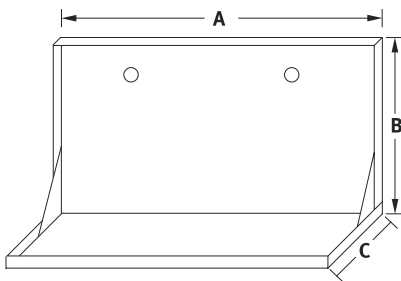

Wireguards

MODEL	APPLICATION	DIMENSIONS		
		A	B	C
WG1	Exit and Emergency Light Combo	17"	17"	7"
WG2	Wall Mount Exits	14"	10"	4 1/2"
WG3	Ceiling Mount Exits	14 1/2"	6"	10 1/2"
WG4	LRH-1 & LRH-2 Remote Heads	6"	8"	6"
WG5	Small Cabinet Emergency Light	15"	14"	6"
WG6	Medium Cabinet Emergency Light	20"	17"	9"
WG7	Large Cabinet Emergency Light	28 1/2"	24 3/4"	10"
WG8	LRH-1 & BRH-1 Remote Heads	8"	6"	8"
WG9	LRH-2 & BRH-2 remote Heads	12"	9"	9"
WG10	Ceiling Mount Combo Units	13 1/2"	12"	16 1/2"
WG11	Custom Sized Signs	29"	8"	10"
WG12	VTL 4' Vapor Tight	52"	9 1/2"	4 1/2"

Mounting Shelves

MODEL	APPLICATION	DIMENSIONS		
		A	B	C
MS1	12W-36W Emergency Units	12"	10 1/2"	3 1/2"
M22	54W-72W Emergency Units	17"	10 1/2"	4 1/2"
MS3	100W-200W Emergency Units	15"	13"	8 1/2"
MS4	300W-500W Emergency Units	19 1/2"	13"	8 1/2"