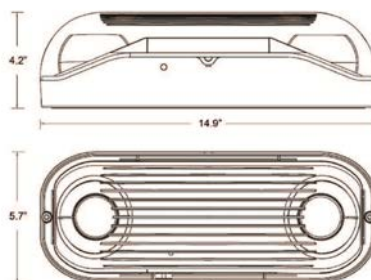

EL16-WP

Decorative Wet Location MR16 Emergency Light

FEATURES

- UL Listed for Wet Location
- Compact, low-profile design.
- Ultra-Bright MR16 Halogen Lamps
- 6 Volt, sealed lead acid, rechargeable, maintenance-free battery
 - Completely self contained
 - Fully automatic operation
- Automatic, low-voltage disconnect
 - Push-to-test switch
- 120/277 Volt Operation.